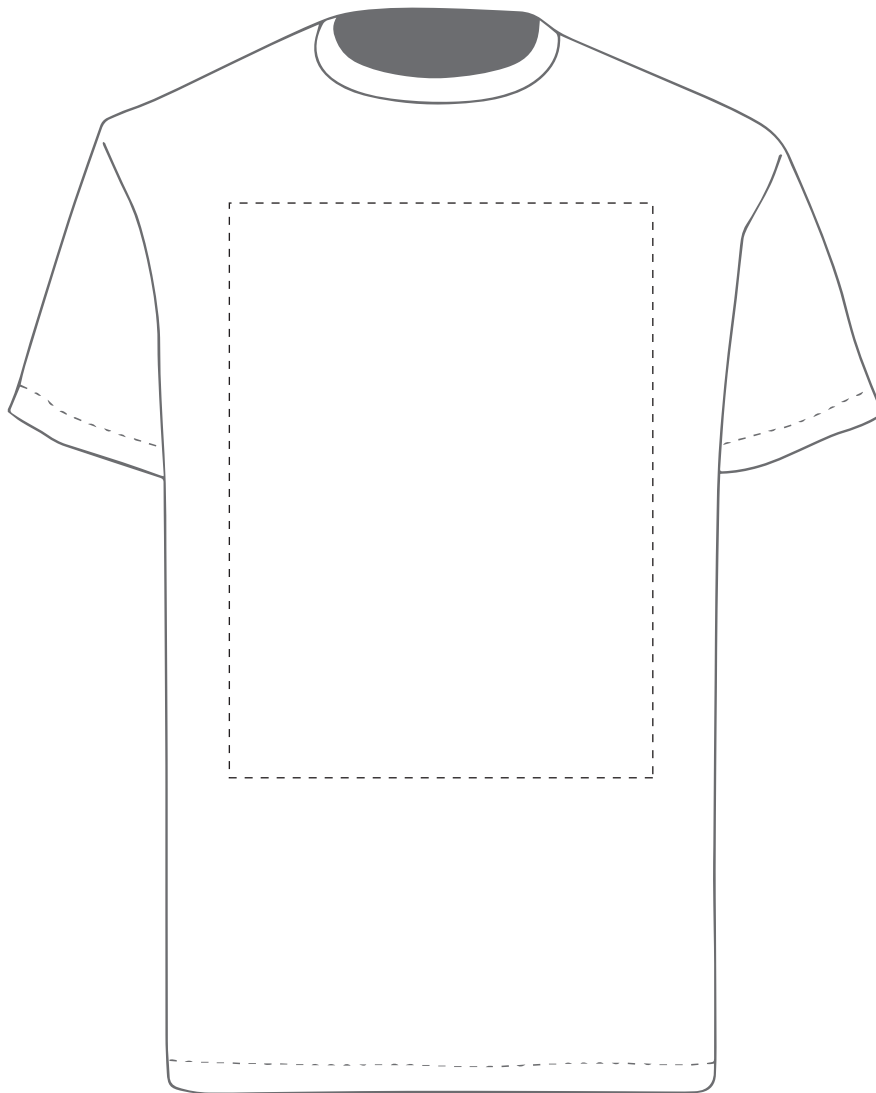

**PANTONE REFERENCE(S)**

The dashed line is to demonstrate print area and will not appear on your printed item

- Colour 1
- Colour 1
- Colour 1
- Colour 1

ARTWORK SCALE 20%

**ACTUAL ARTWORK SIZE:**

123mm x 123mm