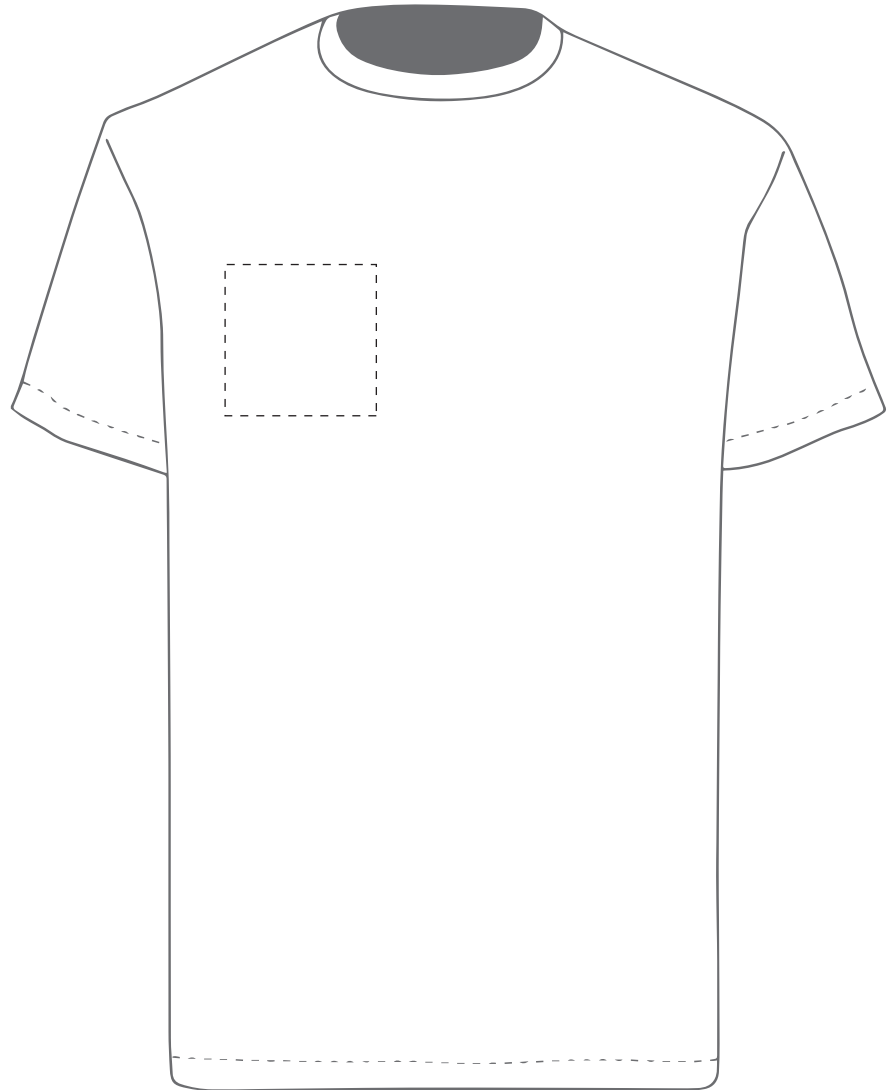

Your Ref:	Quantity:	Product Code: TF0001
Our Ref:	Version: 1	Product Colour: White

PRINTING CONCERNS: PRINT MAY DISCOLOUR

PRODUCT INFO: DUE TO THE NATURE OF THE PRODUCT THE PRINT POSITION MAY VARY BY 2 - 3 MM

PANTONE REFERENCE(S)

The dashed line is to demonstrate print area and will not appear on your printed item

- Colour 1
- Colour 1
- Colour 1
- Colour 1

ARTWORK SCALE 20%