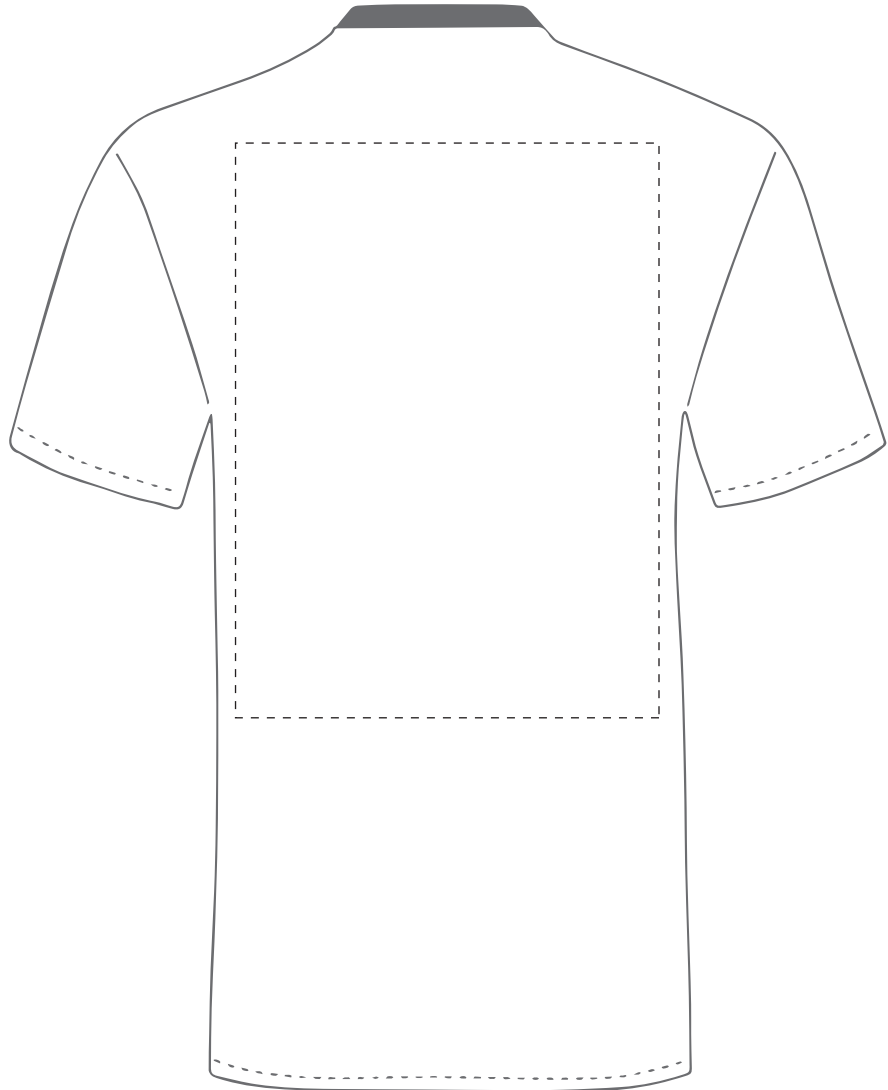

Your Ref:	Quantity:	Product Code: TF0001
Our Ref:	Version: 1	Product Colour: White

PRINTING CONCERNS: PRINT MAY DISCOLOUR

PRODUCT INFO: DUE TO THE NATURE OF THE PRODUCT THE PRINT POSITION MAY VARY BY 2 - 3 MM

PANTONE REFERENCE(S)

The dashed line is to demonstrate print area and will not appear on your printed item

- Colour 1
- Colour 1
- Colour 1
- Colour 1

ARTWORK SCALE 20%