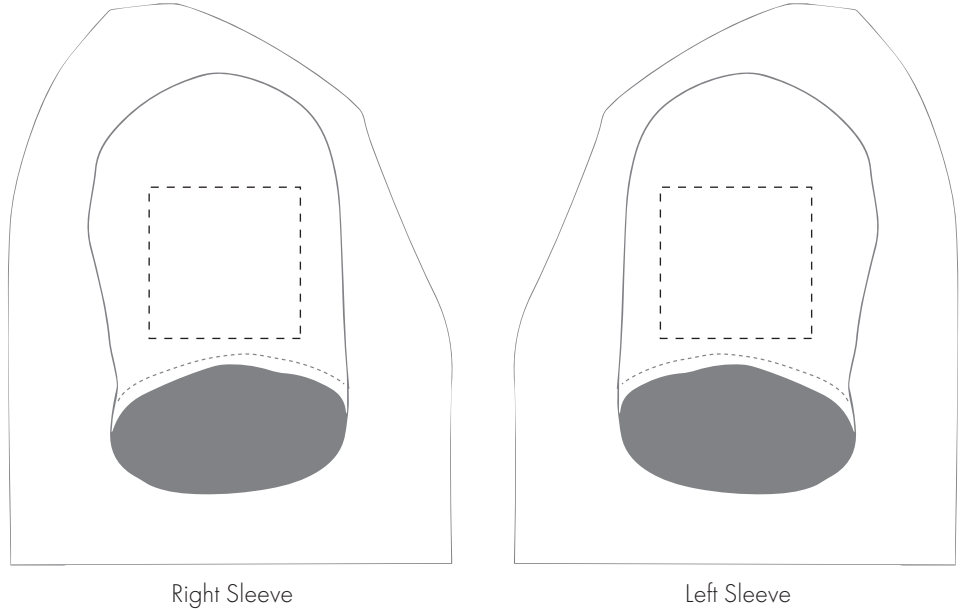

Your Ref:	Quantity:	Product Code: TF0001
Our Ref:	Version: 1	Product Colour: White

PRINTING CONCERNS: PRINT MAY DISCOLOUR

PRODUCT INFO: DUE TO THE NATURE OF THE PRODUCT THE PRINT POSITION MAY VARY BY 2 - 3 MM

PANTONE REFERENCE(S)

The dashed line is to demonstrate print area and will not appear on your printed item

- Colour 1
- Colour 1
- Colour 1
- Colour 1

ARTWORK SCALE 25%